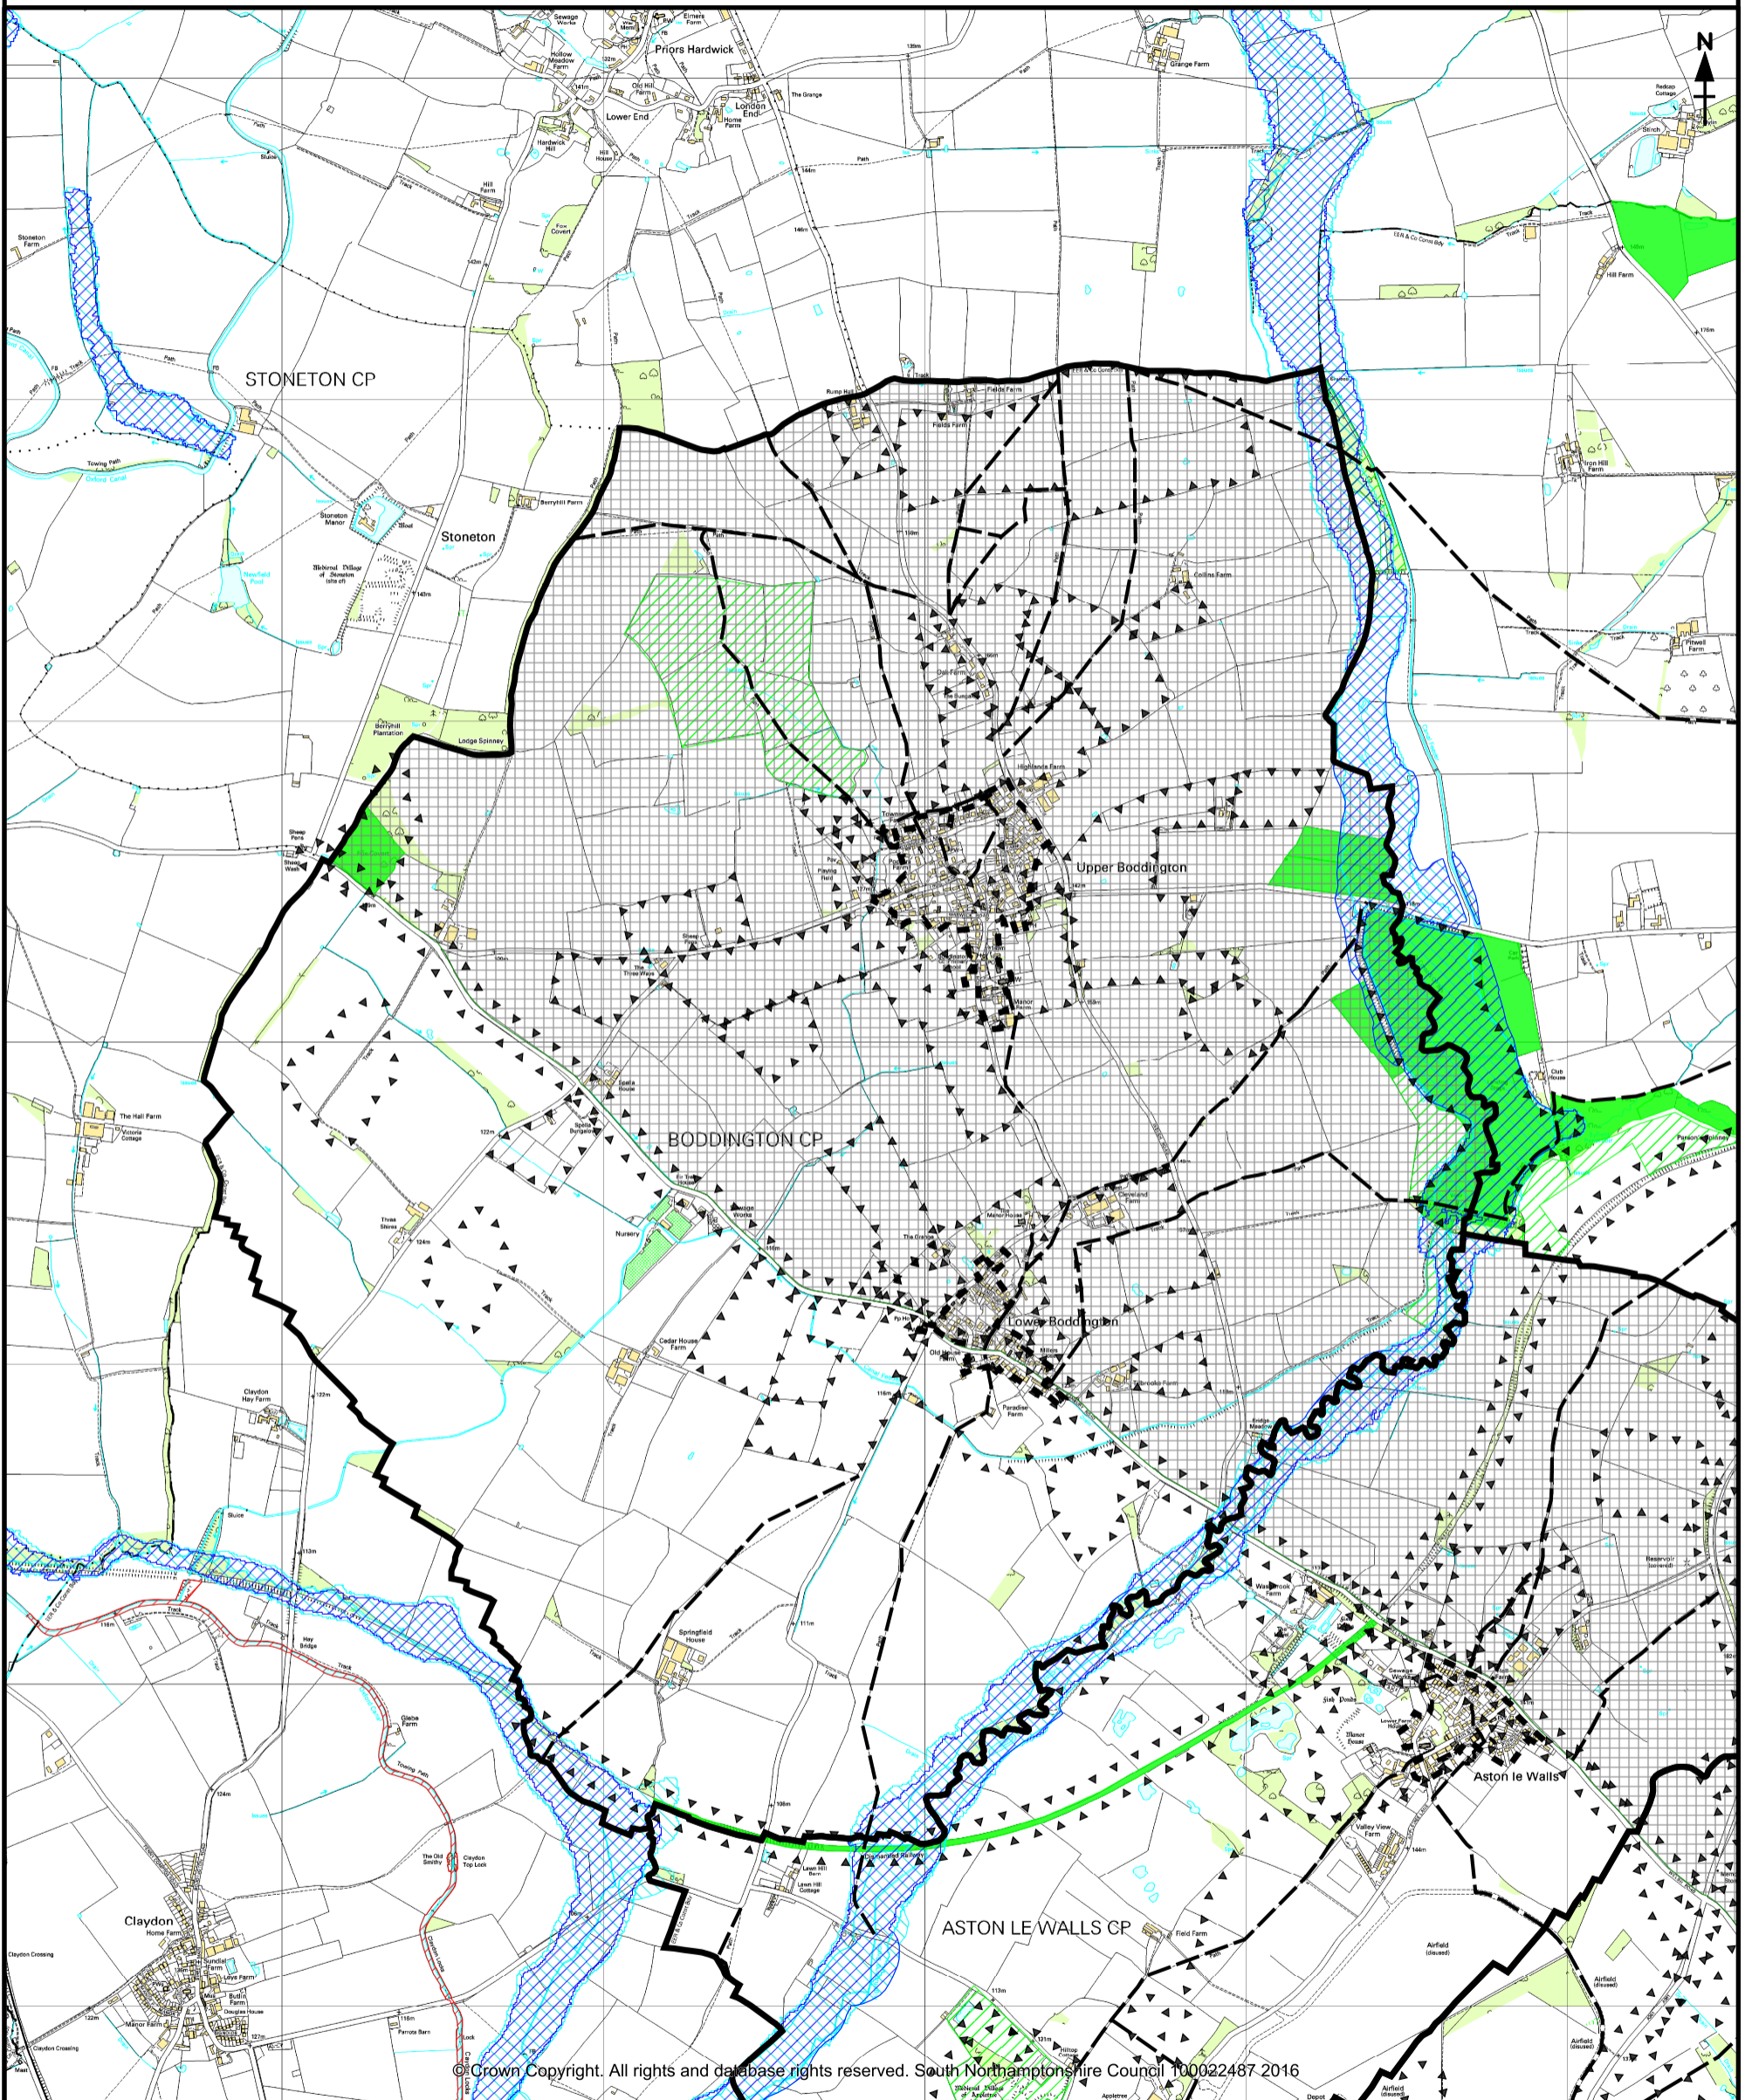

Boddington Parish Constraints

South
Northamptonshire
Council

© Crown Copyright. All rights and database rights reserved. South Northamptonshire Council 100022487 2016

Map Scale: 1:9500 (at A1)

- | | | | | | |
|--|--------------------------------|--|------------------------------|--|------------------------|
| | Listed Buildings | | Parish Boundary | | Village Confines |
| | Local Wildlife Sites | | Conservation Area | | Special Landscape Area |
| | Potential Local Wildlife Sites | | Public Right of Way | | EA Flood Zone 2 |
| | | | Site of Archaeological Asset | | EA Flood Zone 3 |